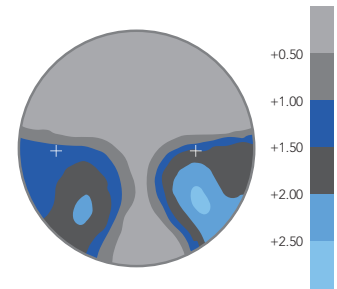

Get What You Asked For

All minimum fitting heights are specified at 100% of the add power.

Polycore

Simplifying the Business of Sight

ALL PURPOSE F

	Hard Resin	Polycarbonate	Hard Resin Polarized	Photochromic SunSensors
Diameter	75mm Decentered 2.5mm	70/76mm Decentered 2.5mm	75mm Decentered 2.5mm	70/75mm Decentered 2.5mm
Base Curves	1.50, 3.25, 5.25, 7.25	0.75, 2.75, 4.75, 6.75, 7.75	1.50, 3.25, 5.25, 7.25	2.00, 4.25, 5.75, 7.75
Additions	1.00D to 3.50D in 0.25D steps	1.00D to 3.50D in 0.25D steps	1.00D to 3.50D in 0.25D steps	1.00D to 3.50D in 0.25D steps
Power Range	+6.50 to -7.25 sph, cyl to -4.00	+8.00 to -10.00 sph, cyl to -4.00	+6.50 to -8.00 sph, cyl to -4.00	+7.00 to -10.00 sph, cyl to -4.00
Fitting Height	18mm	18mm	18mm	18mm
Colors	Clear	Clear	Grey & Brown	Grey & Brown
Material Refractive Index	1.498	1.586	1.498	1.556

A Great General Purpose Progressive

The Polycore All Purpose Progressive aspheric multi-design optimizes the reading area even in higher additions, with a wide intermediate and clear distance area for greater patient satisfaction.

SHORT CORRIDOR M

	Hard Resin	Polycarbonate	Photochromic SunSensors
Diameter	70/75mm Decentered 2.5mm	70/76mm Decentered 2.5mm	70/75mm Decentered 2.5mm
Base Curves	2.00, 4.25, 5.75 (75); 7.75 (70)	2.75, 4.75, 6.75 (76); 7.75 (70)	2.00, 4.25, 5.75 (75); 7.75 (70)
Additions	1.00D to 3.50D in 0.25D steps	1.00D to 3.50D in 0.25D steps	1.00D to 3.50D in 0.25D steps
Power Range	+7.00 to -8.00 sph, cyl to -4.00	+8.00 to -7.00 sph, cyl to -4.00	+7.00 to -7.00 sph, cyl to -4.00
Fitting Height	16mm	16mm	16mm
Colors	Clear	Clear	Grey & Brown
Material Refractive Index	1.498	1.586	1.556