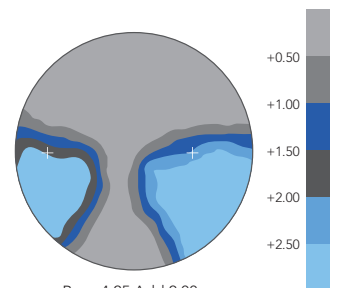

Fashionable and Functional

Polycore Short Corridor Progressive lenses have a wider channel for full use of the intermediate and an open distance area too, for maximum quality of vision.